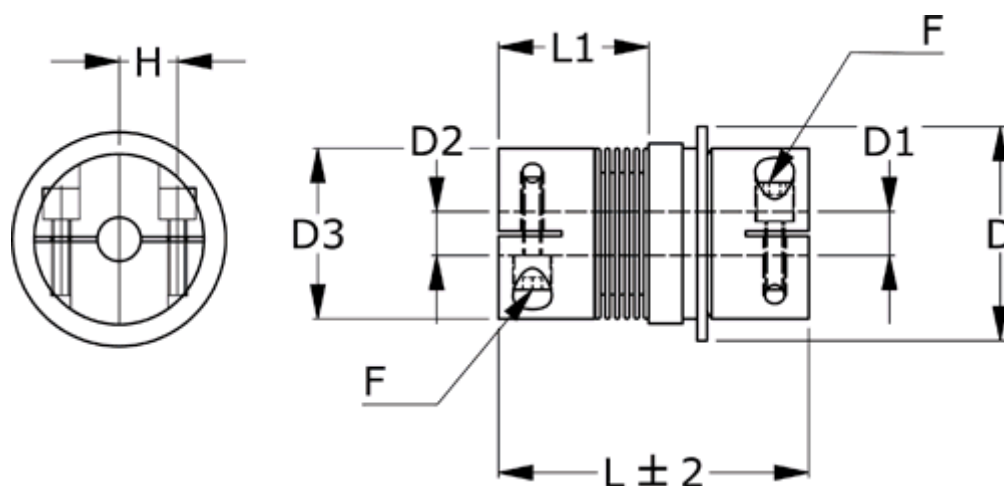

Article number: 335015001703542D1

Description: Safety coupling BKK 500 multiposition
Length 170 mm, bore 35/42 mm, TKn max 250 NM

Measures

D = 129
D1 = 42
D2 = 35
D3 = 122.0
F = M12
H = 42.0
L = 170
L1 = 81.0

Nom. torque NM (TKn) = 250NM overload torque range 1
Position engagement = C = Synchronous
s = 2.0